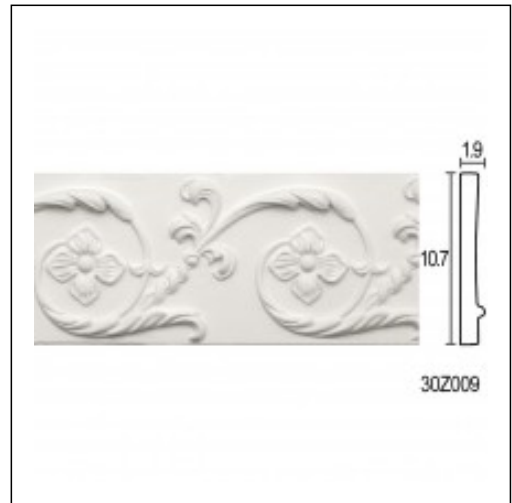

## Ribbed panels / Daisy Cross

Cat.No. 30.Z.009

Glyphic Panel Moulding

**Length:** 150 cm.

**Depth:** 1.9 cm.

**Height:** 10.7 cm.