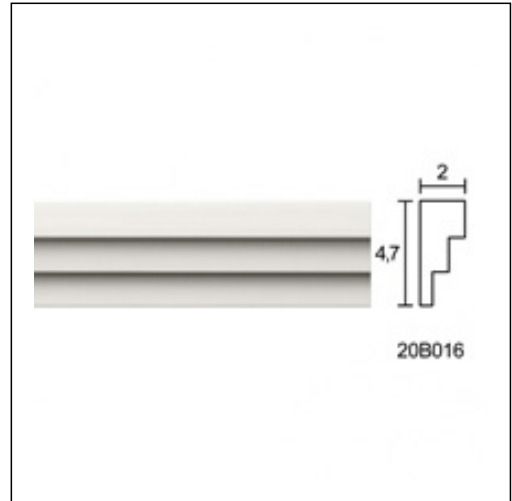

Panel Mouldings for Ceiling and Wall / Step Old

Cat.No. 20.B.016

Panel Mouldings for Ceiling and Wall

**Length:** 150 cm.  
**Depth:** 2 cm.  
**Height:** 4 cm.

RELATIVE PRODUCTS

Steps 4.5cm  
 Linear Cornices (bench)  
 Cat.No.