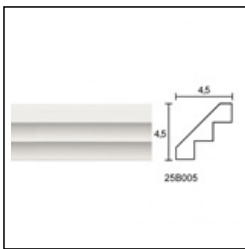

Panel Mouldings for Ceiling and Wall / Step Old

Cat.No. 20.B.016

Panel Mouldings for Ceiling and Wall

**Length:** 150 cm.  
**Depth:** 2 cm.  
**Height:** 4 cm.

RELATIVE PRODUCTS

Steps 4.5cm  
 Linear Cornices (bench)  
 Cat.No.