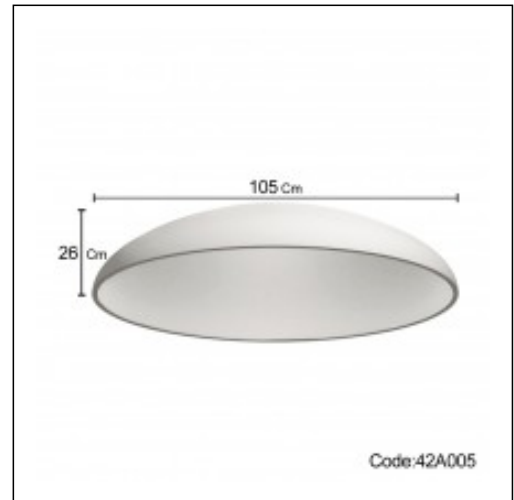

Domes / Dome 105.5cm

Cat.No. 42.A.005

Dome

Depth: 26 cm.

F1: 105 cm.

RELATIVE PRODUCT PHOTOS

RELATIVE WORKS

Residence in Pallini, Attica
Residences
Jan '07