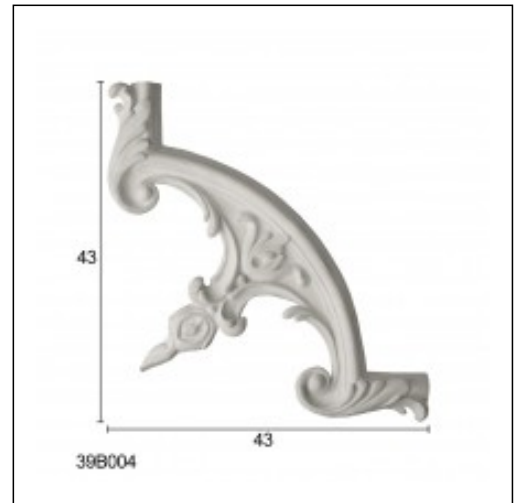

Corners Glyphic / Flame

Cat.No. 39.B.004

Corners glyphic

Width: 40 cm.

Height: 40 cm.

RELATIVE WORKS

Residence in Pallini
Residences
Jul '00