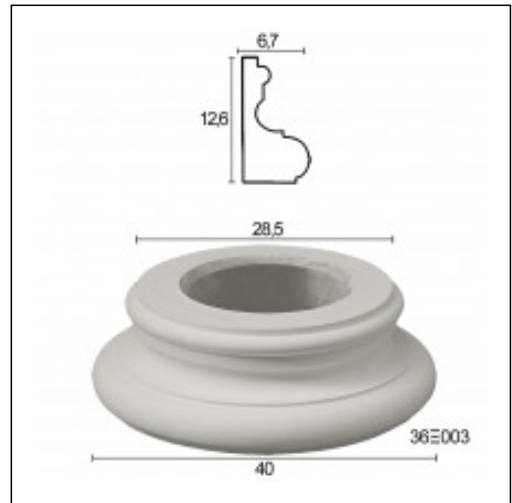

Bases / Cyclamen

Cat.No. 36.X.003

Bases Round

Depth: 6.7 cm.

Height: 12.6 cm.

RELATIVE WORKS

St. John the Baptist Church
Churches
Jun '11