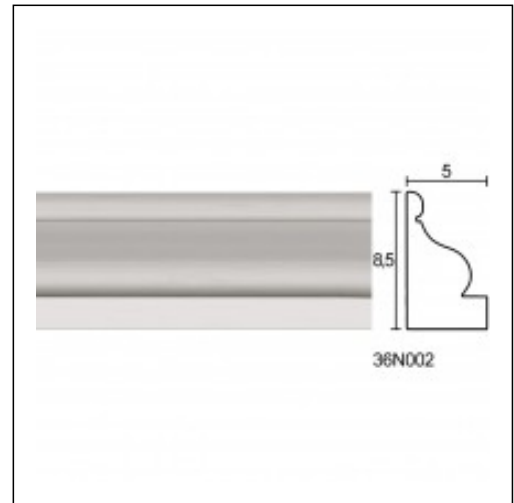

Bases / Tavropos

Cat.No. 36.N.002

Bases of Pilaster

Length: 225 cm.**Depth:** 5 cm.**Height:** 8.5 cm.

RELATIVE PRODUCT PHOTOS