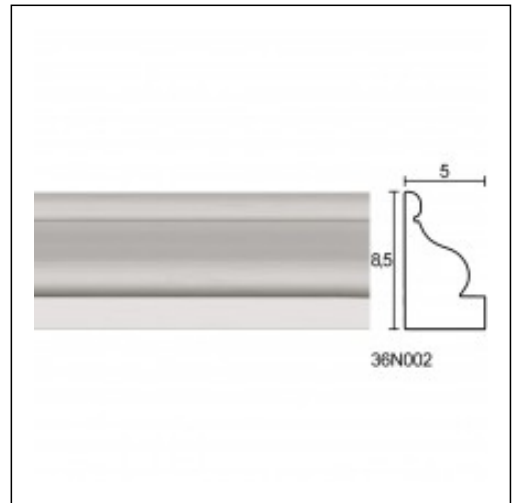

Bases / Tavropos

Cat.No. 36.N.002

Bases of Pilaster

Length: 225 cm.**Depth:** 5 cm.**Height:** 8.5 cm.

RELATIVE PRODUCT PHOTOS