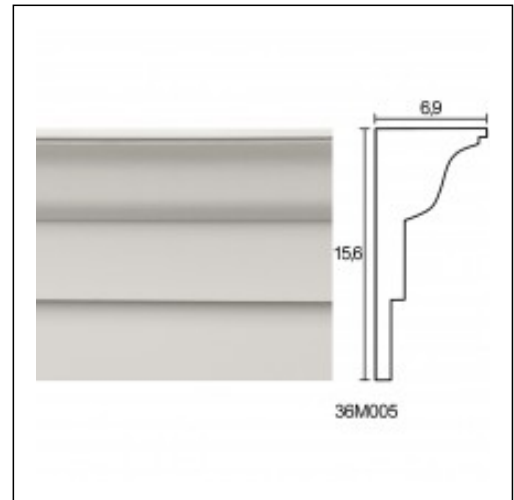

Capitals / Cairo

Cat.No. 36.M.005

Capitals of Pilaster form

Length: 225 cm.

Depth: 6.9 cm.

Height: 15.6 cm.

RELATIVE PRODUCT PHOTOS