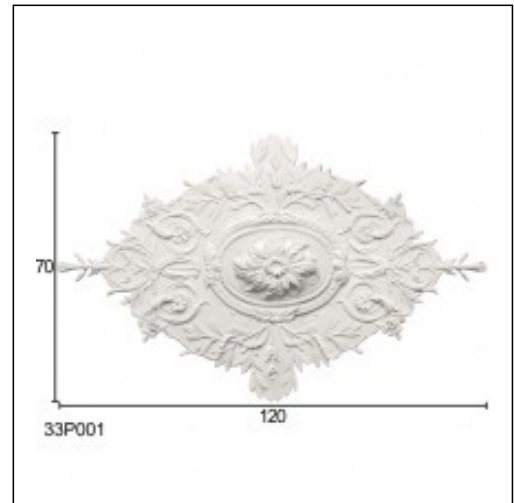

Glyphic Ceiling Roses / Glyphic Office

Cat.No. 33.R.001

Rhombus Glyphic Centerpiece

Width: 120 cm.

Length: 70 cm.

RELATIVE PRODUCT PHOTOS

RELATIVE PRODUCTS

Web with Feather Edge
 Glyphic Ceiling Roses
 Cat.No.