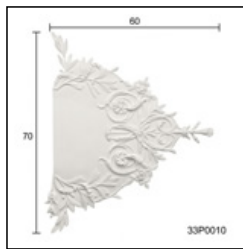

Glyphic Ceiling Roses / Glyphic Office

Cat.No. 33.R.001

Rhombus Glyphic Centerpiece

Width: 120 cm.

Length: 70 cm.

RELATIVE PRODUCT PHOTOS

RELATIVE PRODUCTS

Web with Feather Edge
 Glyphic Ceiling Roses
 Cat.No.