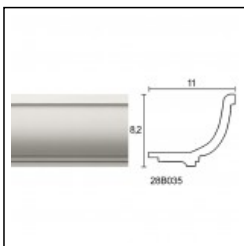

RELATIVE PRODUCTS

Quadrant with a step
Linear Hidden Lighting
Cat.No.