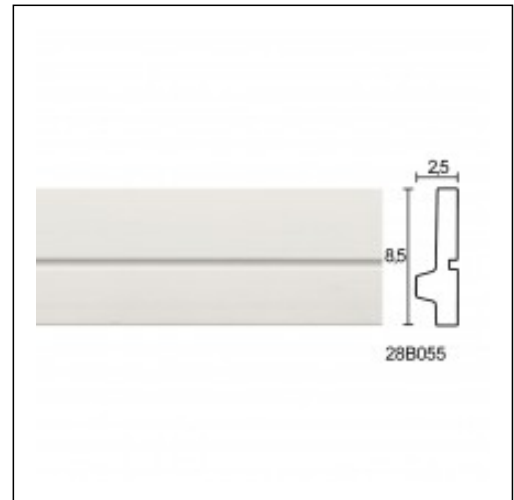

Linear Hidden Lighting / Lighting 8.5cm with Recess

Cat.No. 28.B.055

Linear Hidden Lighting

Length: 225 cm.**Depth:** 2.5 cm.**Height:** 8.5 cm.

RELATIVE PRODUCT PHOTOS