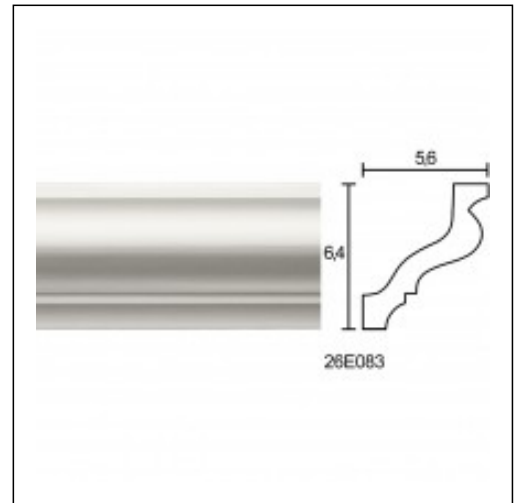

Large Linear Cornices / Felizol A1

Cat.No. 26.E.083

Large Linear Cornices

Width: 100 cm.

RELATIVE PRODUCT PHOTOS