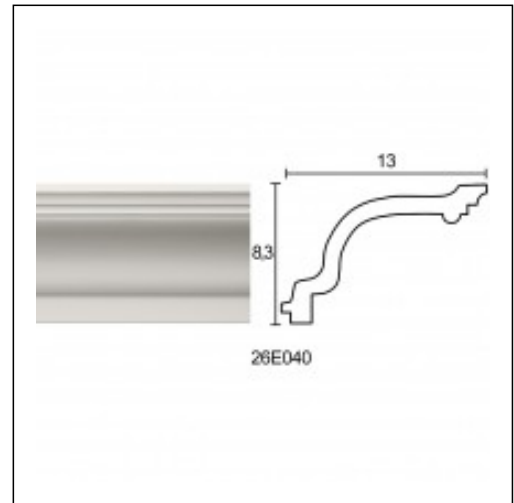

Large Linear Cornices / S with Recess

Cat.No. 26.E.040

Large Linear Cornices

Width: 13 cm.

Length: 225 cm.

Height: 8.3 cm.

RELATIVE PRODUCT PHOTOS