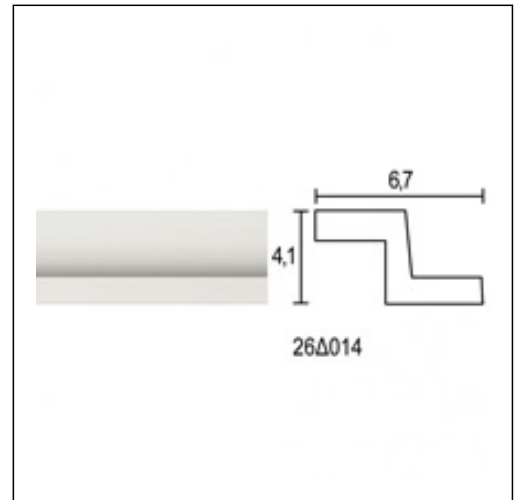

## Large Linear Cornices / Zed Recess

Cat.No. 26.D.014

Large Linear Cornice

**Width:** 4.1 cm.

**Length:** 225 cm.

**Height:** 6 cm.

## RELATIVE PRODUCTS

Z Recess 1.5x1.5cm  
Linear Hidden Lighting  
Cat.No.