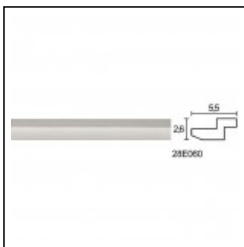

## Large Linear Cornices / Zed Recess

Cat.No. 26.D.014

Large Linear Cornice

**Width:** 4.1 cm.

**Length:** 225 cm.

**Height:** 6 cm.

## RELATIVE PRODUCTS

Z Recess 1.5x1.5cm  
Linear Hidden Lighting  
Cat.No.