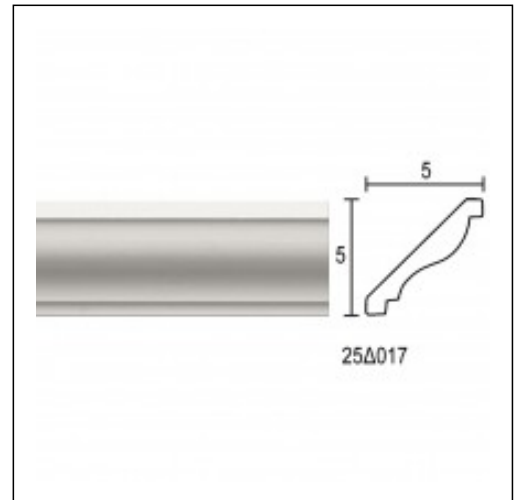

Linear Cornices (bench) / Waves 04

Cat.No. 25.D.017

Linear Cornice (Bench)

Width: 5 cm.
Length: 150 cm.
Height: 5 cm.

RELATIVE PRODUCTS

Linear S
Linear Cornices (bench)
Cat.No.