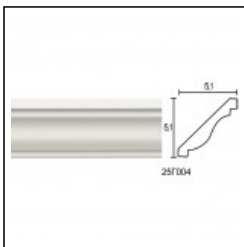

Linear Cornices (bench) / Waves 04

Cat.No. 25.D.017

Linear Cornice (Bench)

Width: 5 cm.
Length: 150 cm.
Height: 5 cm.

RELATIVE PRODUCTS

Linear S
Linear Cornices (bench)
Cat.No.