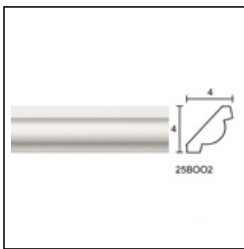

Linear Cornices (bench) / Argyri Large

Cat.No. 25.D.001

Linear Cornice (Bench)

Width: 5.5 cm.**Length:** 150 cm.**Height:** 5 cm.

RELATIVE PRODUCTS

Argyri Small
Linear Cornices (bench)
Cat.No.