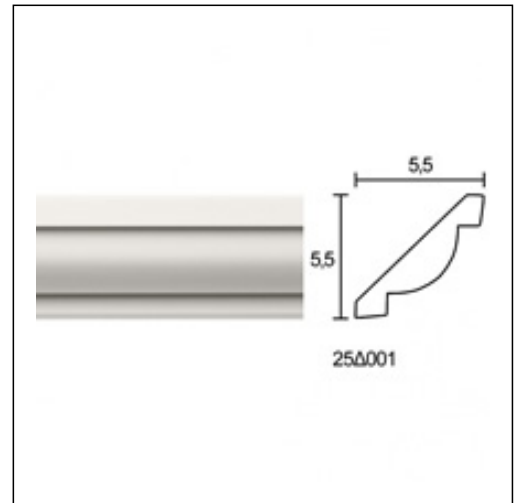

Linear Cornices (bench) / Argyri Large

Cat.No. 25.D.001

Linear Cornice (Bench)

Width: 5.5 cm.**Length:** 150 cm.**Height:** 5 cm.

RELATIVE PRODUCTS

Argyri Small
Linear Cornices (bench)
Cat.No.