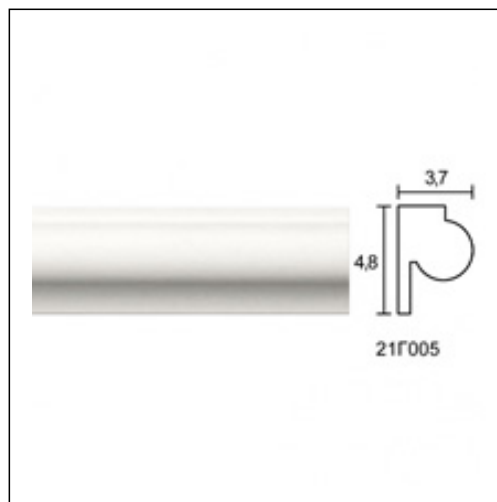

Panel Mouldings for Ceiling / Bournias Round

Cat.No. 21.C.005

Panel Moulding for Ceiling

Length: 150 cm.

Depth: 3.7 cm.

Height: 4.8 cm.

RELATIVE WORKS

Residence in Panorama , Voula, Residences
Nov '09