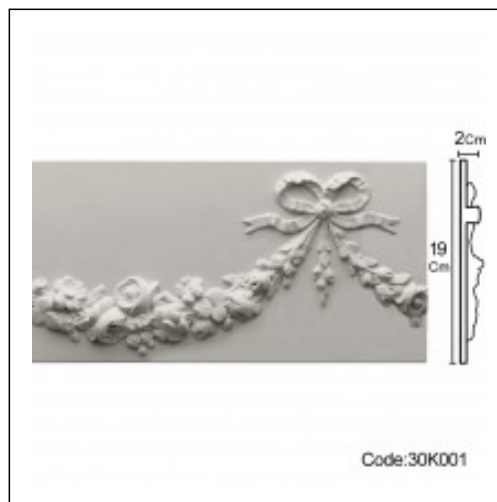

Ribbed panels / Garland 19cm

Cat.No. 30.K.001

Glyphic Panel Mouldings

Width: 2.2 cm.

Length: 115 cm.

Height: 19 cm.

RELATIVE PRODUCT PHOTOS