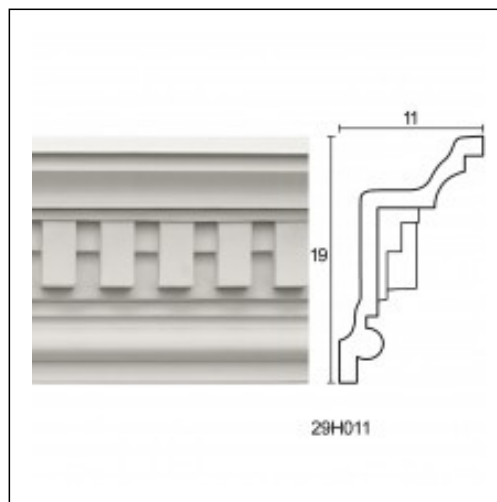

Glyphic Cornices / Composition Vouliagmenis

Cat.No. 29.H.011

Glyphic cornices

Width: 11.5 cm.

Length: 225 cm.

Height: 19 cm.

RELATIVE PRODUCT PHOTOS