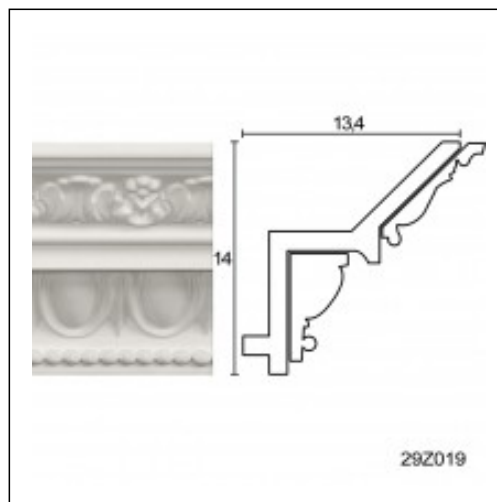

Glyphic Cornices / Danae

Cat.No. 29.Z.019

Glyphic cornices

Width: 15 cm.

Length: 225 cm.

Height: 12 cm.

RELATIVE PRODUCT PHOTOS