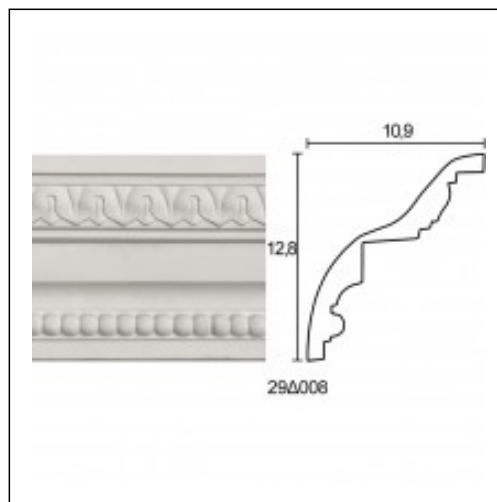

Glyphic Cornices / Leaves Beads

Cat.No. 29.D.008

Glyphic cornices

Width: 10.9 cm.**Length:** 200 cm.**Height:** 12.8 cm.

RELATIVE PRODUCT PHOTOS