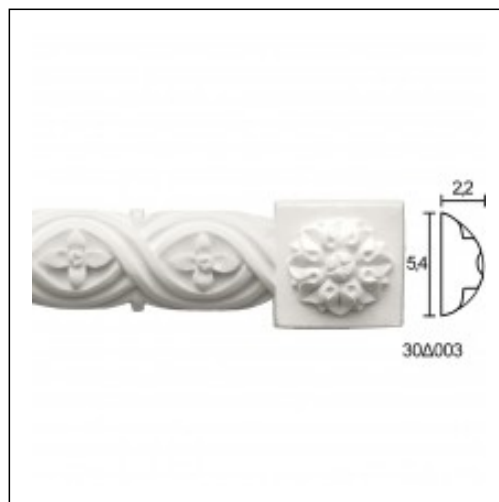

## Panel Mouldings for Ceiling and Wall / Blossom Cross

Cat.No. 30.D.003

Panel mouldings

**Length:** 130 cm.

**Depth:** 2.2 cm.

**Height:** 5.4 cm.