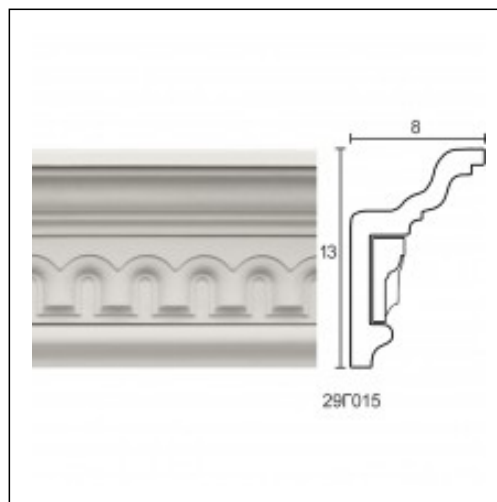

Glyphic Cornices / Arches

Cat.No. 29.C.015

Glyphic cornices

Width: 8 cm.

Length: 225 cm.

Height: 13 cm.

RELATIVE PRODUCT PHOTOS