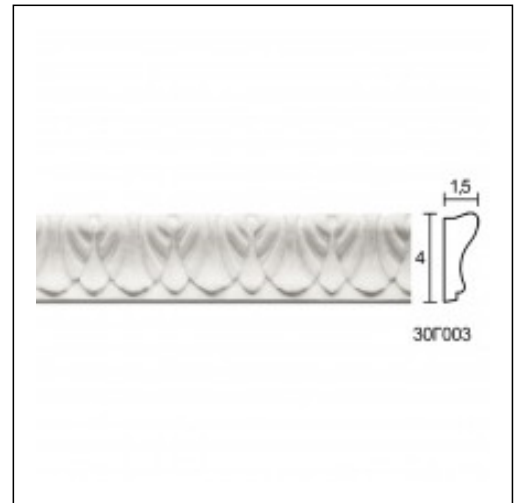

## Panel Mouldings for Ceiling and Wall / Little Leaf

Cat.No. 30.C.003

Glyphic Panel Mouldings

**Length:** 87 cm.

**Depth:** 1.5 cm.

**Height:** 4 cm.