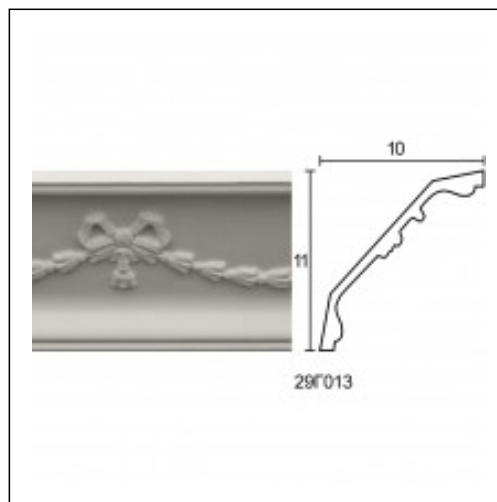

Glyphic Cornices / Garland Bows

Cat.No. 29.C.013

Glyphic cornices

Width: 11 cm.

Length: 200 cm.

Height: 10.5 cm.

RELATIVE PRODUCT PHOTOS