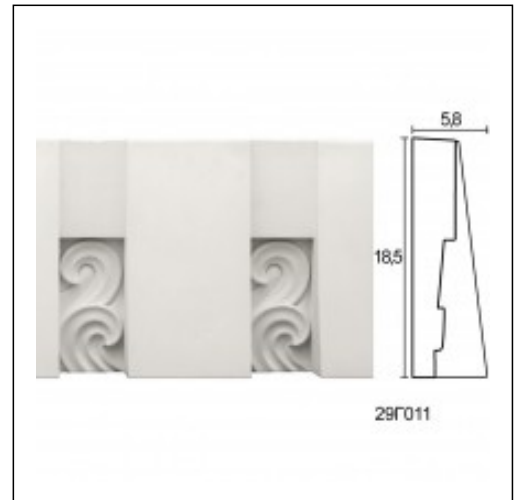

Glyphic Cornices / GEAKOM Corbels IV

Cat.No. 29.C.011

Glyphic cornices

Width: 3.5 cm.
Length: 90 cm.
Height: 18.5 cm.

RELATIVE PRODUCT PHOTOS