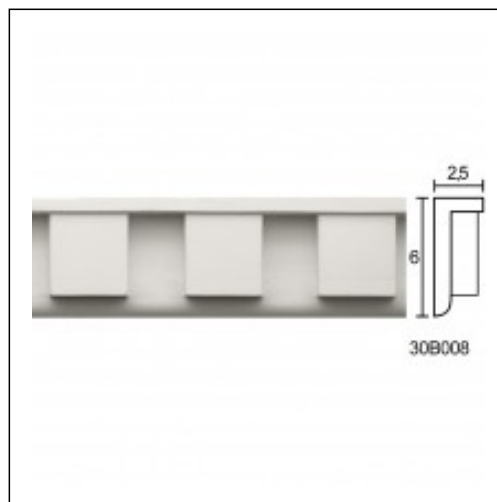

Panel Mouldings for Ceiling and Wall / Makarof

Cat.No. 30.B.008

Glyphic Panel Mouldings

Length: 100 cm.

Depth: 2.5 cm.

Height: 6 cm.

RELATIVE PRODUCT PHOTOS