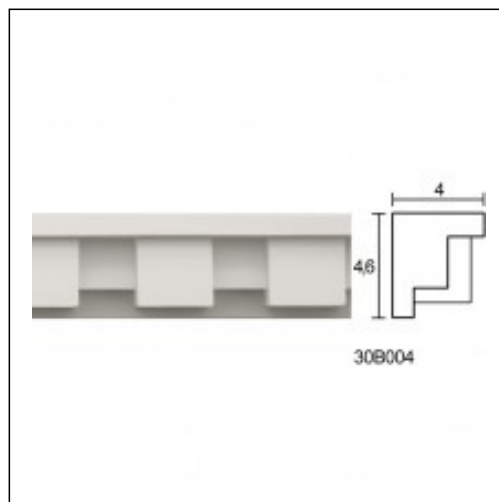

Panel Mouldings for Ceiling and Wall / Dent Medium

Cat.No. 30.B.004

Glyphic Panel Mouldings

Length: 150 cm.

Depth: 4 cm.

Height: 4.6 cm.

RELATIVE PRODUCT PHOTOS