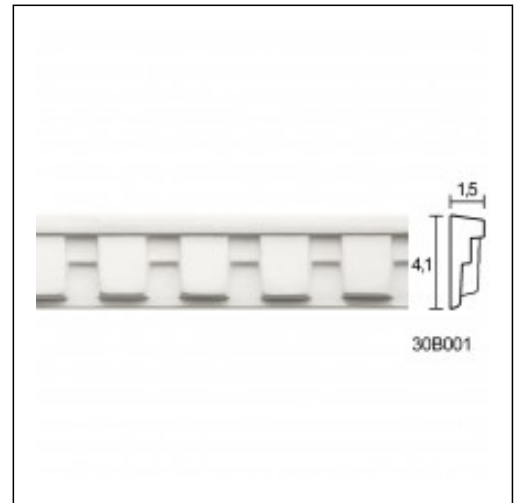

Panel Mouldings for Ceiling and Wall / Teardrop Small

Cat.No. 30.B.001

Glyphic Panel Mouldings

Length: 120 cm.

Depth: 1.5 cm.

Height: 4.1 cm.

RELATIVE PRODUCT PHOTOS