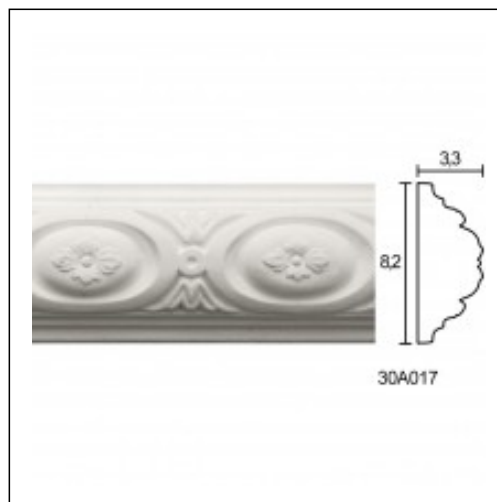

Panel Mouldings for Ceiling and Wall / Oval Flower

Cat.No. 30.A.017

Glyphic Panel Mouldings

Length: 122 cm.

Depth: 3.3 cm.

Height: 8.2 cm.

RELATIVE PRODUCT PHOTOS