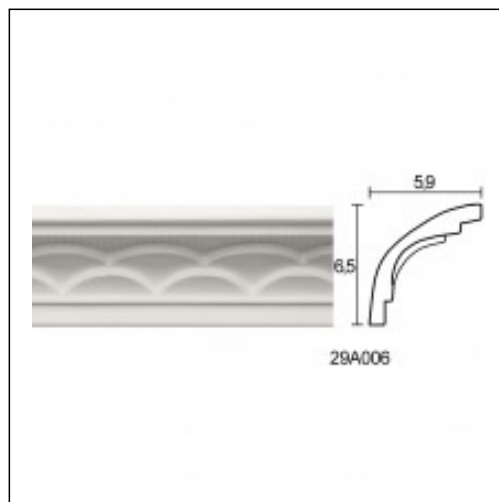

Glyphic Cornices / Scale

Cat.No. 29.A.006

Glyphic cornices

Width: 5.6 cm.

Length: 195 cm.

Height: 6.5 cm.

RELATIVE PRODUCT PHOTOS