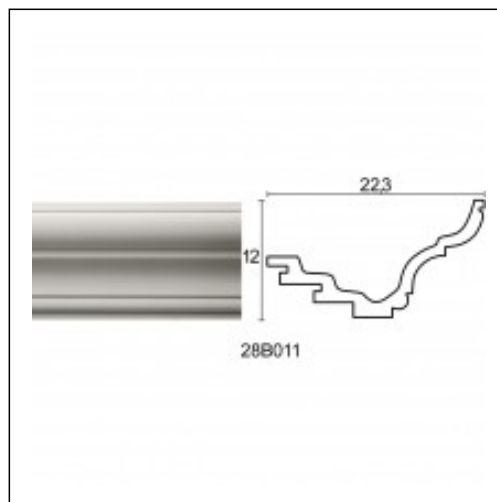

Linear Hidden Lighting / Vouliagmenis

Cat.No. 28.B.011

Linear hidden lighting

Length: 225 cm.

Depth: 22.3 cm.

Height: 12 cm.

RELATIVE PRODUCT PHOTOS