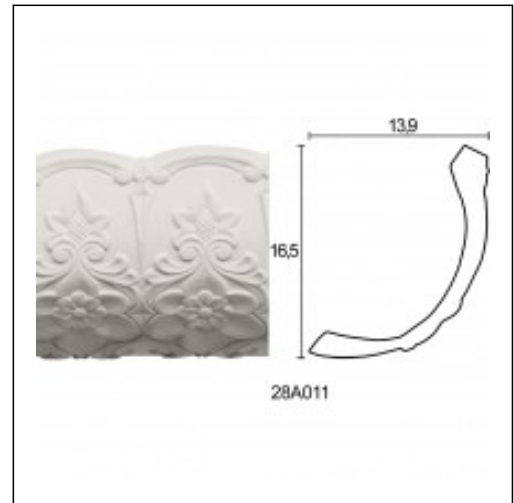

Glyphic Hidden Lighting / Cone Ornamented

Cat.No. 28.A.011

Glyphic hidden lighting

Width: 14.3 cm.

Length: 2 cm.

Height: 15.5 cm.

RELATIVE PRODUCT PHOTOS