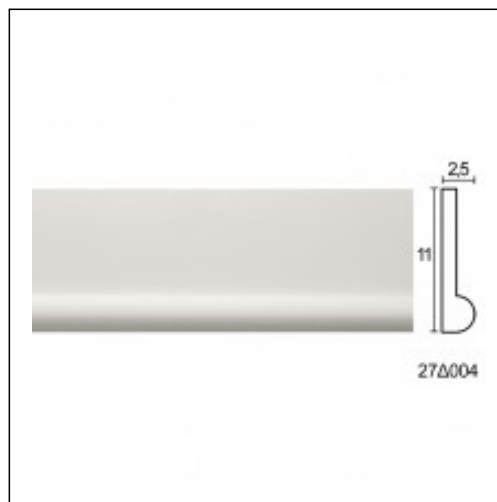

Linear Dado Rails / Round Edged

Cat.No. 27.D.004

Linear Curtain Rails

Length: 225 cm.

Depth: 2.2 cm.

Height: 11 cm.

RELATIVE PRODUCT PHOTOS