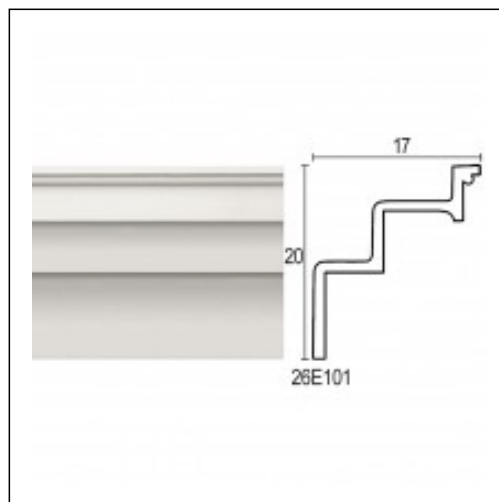

Large Linear Cornices / Stairs 20cm

Cat.No. 26.E.101

Large Linear Cornices

Width: 17 cm.

Length: 225 cm.

Height: 20 cm.

RELATIVE PRODUCT PHOTOS