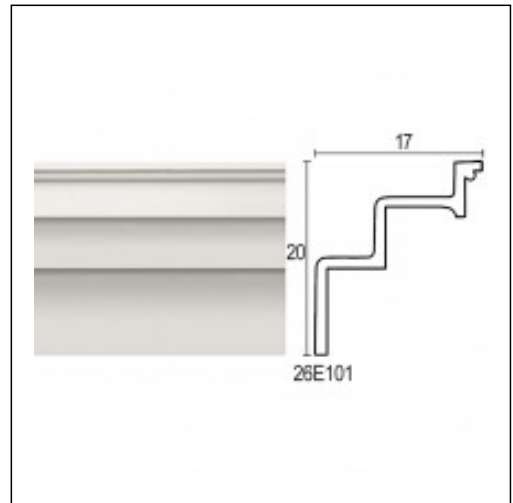

Large Linear Cornices / Stairs 20cm

Cat.No. 26.E.101

Large Linear Cornices

Width: 17 cm.

Length: 225 cm.

Height: 20 cm.

RELATIVE PRODUCT PHOTOS