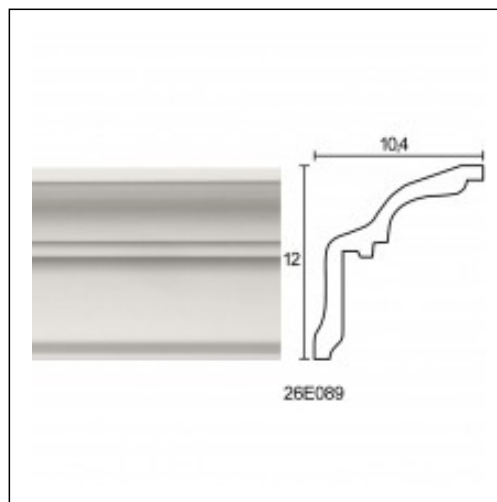

Large Linear Cornices / Faberge Socket

Cat.No. 26.E.089

Large Linear Cornices

Length: 225 cm.

Depth: 10.4 cm.

Height: 12 cm.

RELATIVE PRODUCT PHOTOS