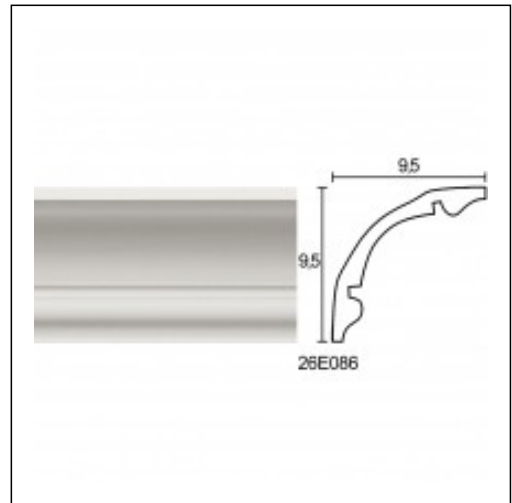

Large Linear Cornices / Home Cinema R

Cat.No. 26.E.086

Large Linear Cornices

Width: 9.8 cm.
Length: 225 cm.
Height: 8.5 cm.

RELATIVE PRODUCT PHOTOS