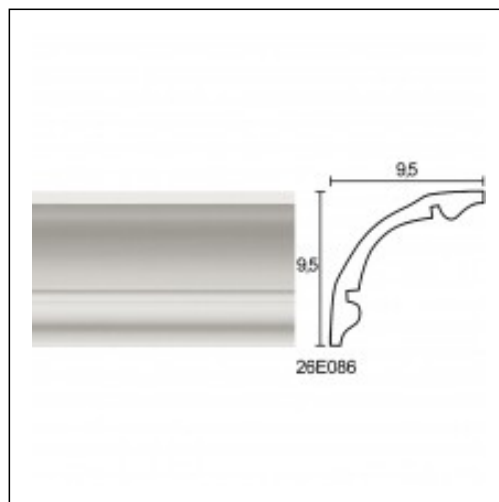

Large Linear Cornices / Home Cinema R

Cat.No. 26.E.086

Large Linear Cornices

Width: 9.8 cm.

Length: 225 cm.

Height: 8.5 cm.

RELATIVE PRODUCT PHOTOS