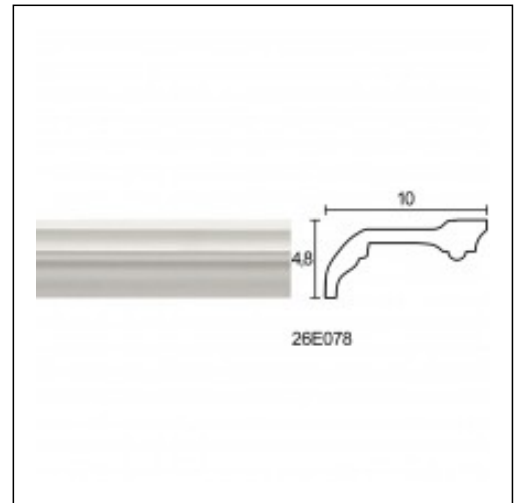

Large Linear Cornices / Felizol A7

Cat.No. 26.E.078

Large Linear Cornices

Length: 225 cm.

Depth: 10 cm.

Height: 4.8 cm.

RELATIVE PRODUCT PHOTOS