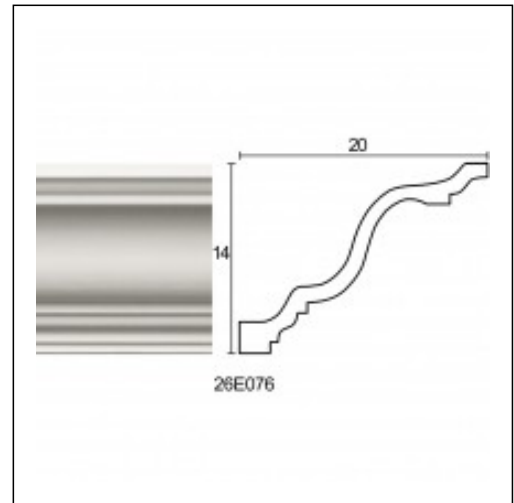

Large Linear Cornices / Felizol A6

Cat.No. 26.E.076

Large Linear Cornices

Width: 20 cm.

Length: 225 cm.

Height: 13.6 cm.

RELATIVE PRODUCT PHOTOS