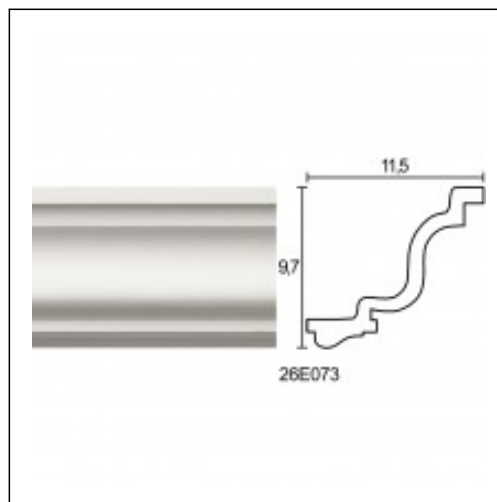

Large Linear Cornices / Almond

Cat.No. 26.E.073

Large Linear Cornices

Width: 11.5 cm.

Length: 225 cm.

Height: 9.7 cm.

RELATIVE PRODUCT PHOTOS