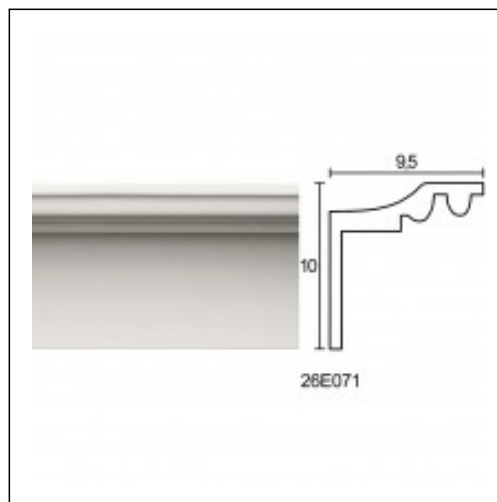

Large Linear Cornices / Dent Socket 10cm

Cat.No. 26.E.071

Large Linear Cornices

Width: 9.5 cm.

Length: 225 cm.

Height: 10 cm.

RELATIVE PRODUCT PHOTOS