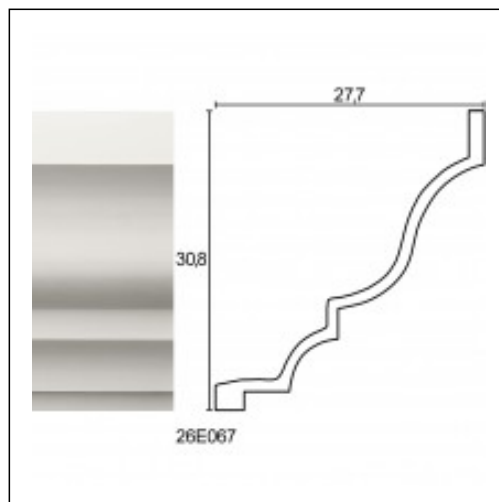

Large Linear Cornices / Star Nr 2

Cat.No. 26.E.067

Large Linear Cornices

Length: 225 cm.

Depth: 27.7 cm.

Height: 30.8 cm.

RELATIVE PRODUCT PHOTOS