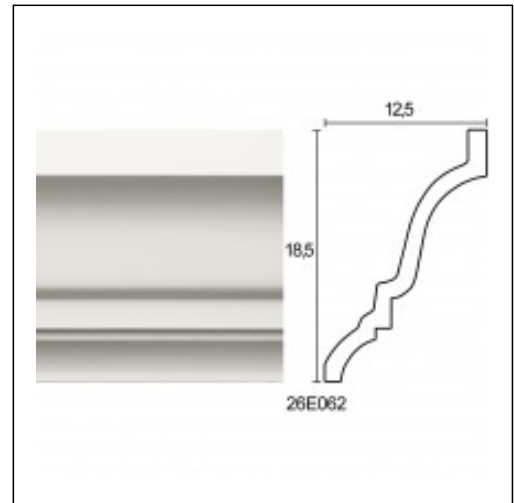

Large Linear Cornices / Star Nr 3

Cat.No. 26.E.062

Large Linear Cornices

Width: 12.5 cm.

Length: 225 cm.

Height: 18.5 cm.

RELATIVE PRODUCT PHOTOS