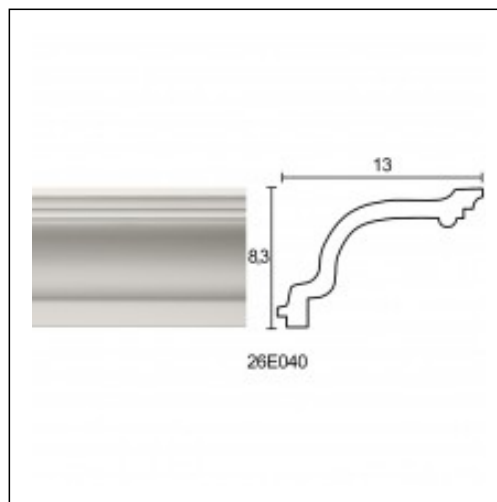

Large Linear Cornices / S with Recess

Cat.No. 26.E.040

Large Linear Cornices

Width: 13 cm.

Length: 225 cm.

Height: 8.3 cm.

RELATIVE PRODUCT PHOTOS