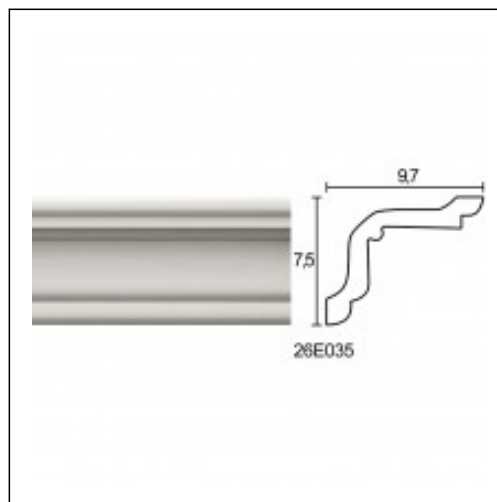

## Large Linear Cornices / Aspect 1

Cat.No. 26.E.035

Large Linear Cornices

**Width:** 9.7 cm.

**Length:** 225 cm.

**Height:** 7.5 cm.