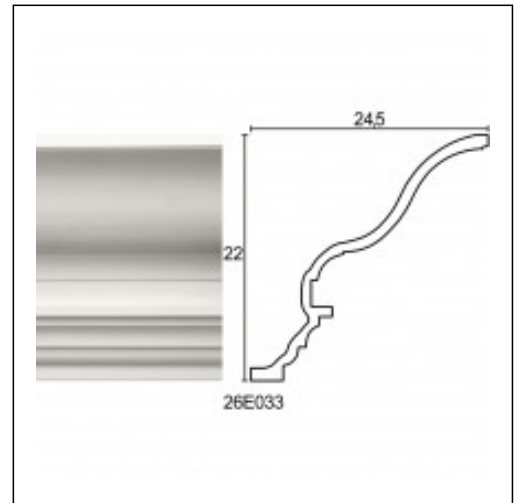

Large Linear Cornices / Linear S

Cat.No. 26.E.033

Large Linear Cornices

Length: 225 cm.
Depth: 24.5 cm.
Height: 22 cm.

RELATIVE PRODUCT PHOTOS