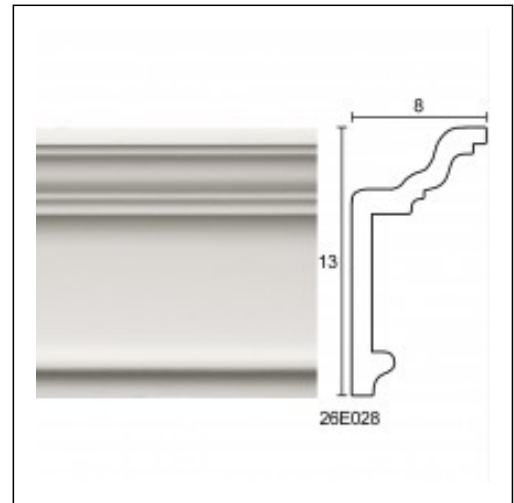

Large Linear Cornices / Socket for Arches Panel

Cat.No. 26.E.028

Large Linear Cornices

Width: 8 cm.
Length: 225 cm.
Height: 13 cm.

RELATIVE PRODUCT PHOTOS