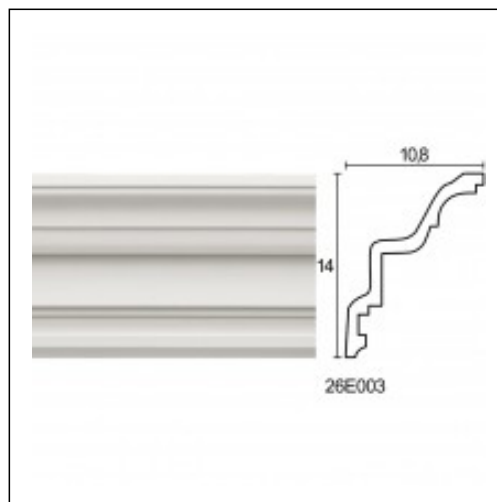

Large Linear Cornices / Round parts

Cat.No. 26.E.003

Large Linear Cornices

Width: 10.8 cm.

Length: 225 cm.

Height: 14 cm.

RELATIVE PRODUCT PHOTOS