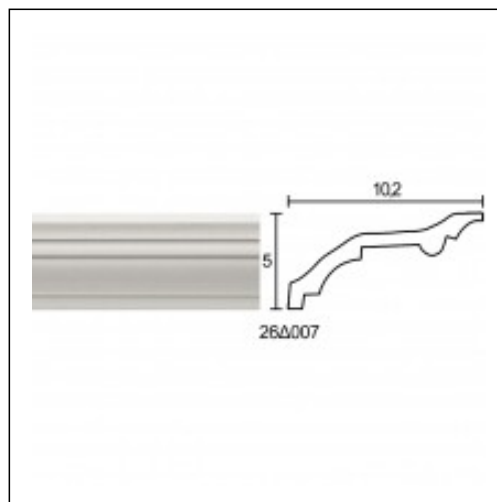

Large Linear Cornices / Ceiling A'

Cat.No. 26.D.007

Large linear cornices

Width: 10.2 cm.

Length: 225 cm.

Height: 5 cm.

RELATIVE PRODUCT PHOTOS