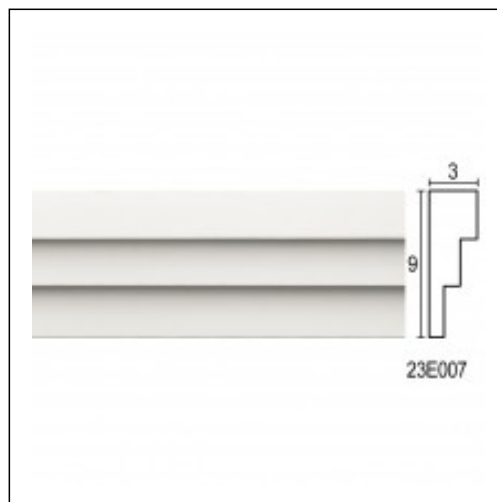

## Ribbed panels / Steps

Cat.No. 23.E.007

Dados

**Length:** 150 cm.

**Depth:** 3 cm.

**Height:** 9 cm.