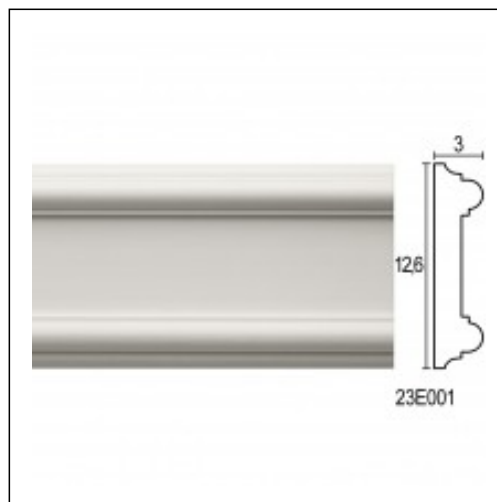

Ribbed panels / Aegean

Cat.No. 23.E.001

Dado

Length: 150 cm.

Depth: 3 cm.

Height: 12.6 cm.

RELATIVE PRODUCT PHOTOS